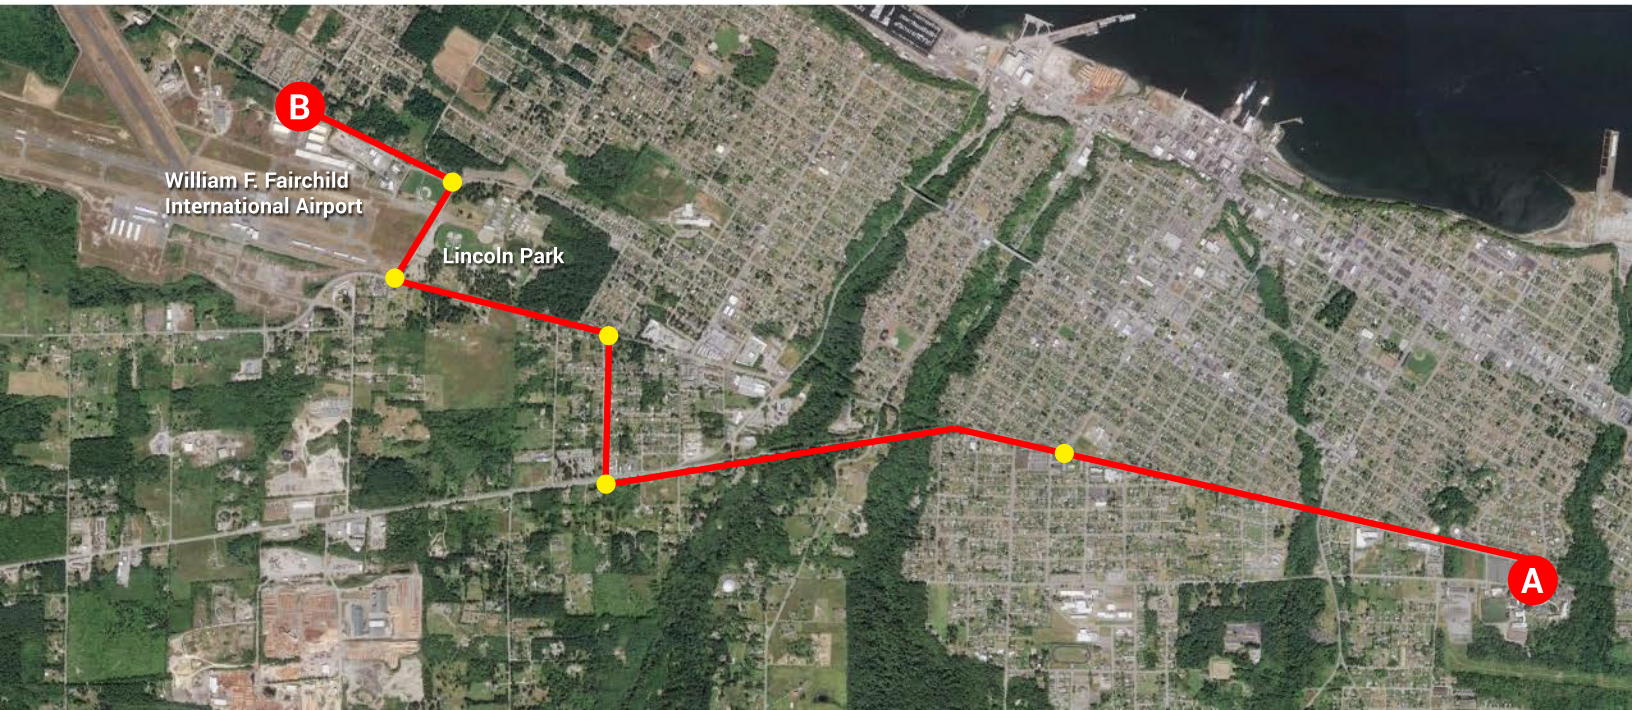

Directions from Peninsula College to CRTC

Map provided by:  Google Maps

A Starting point:
Peninsula College, Port Angeles, WA 98362

Head west on E. Lauridsen Blvd. (1.4 miles)

Turn slight left onto US-101 (1.3 miles)

Turn right onto S. Fairmont Ave. (0.4 miles)

Turn left onto W. Lauridsen Blvd. (0.6 miles)

Turn right onto S. L St. (0.3 miles)

Turn slightly left on S. L St. (164 feet)

Turn slightly left onto W. 18th St. (0.4 miles)

B Destination:
2220 W. 18th St Port Angeles, WA 98363